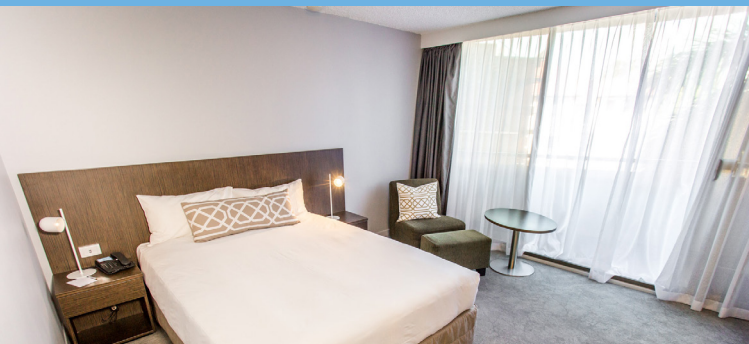

345 Wickham Terrace, Spring Hill, Queensland 4000

toll free. 1800 777 789 / **t.** +61 07 3831 6177

e. reservations@pacifichotelbrisbane.com.au

pacifichotelbrisbane.com.au