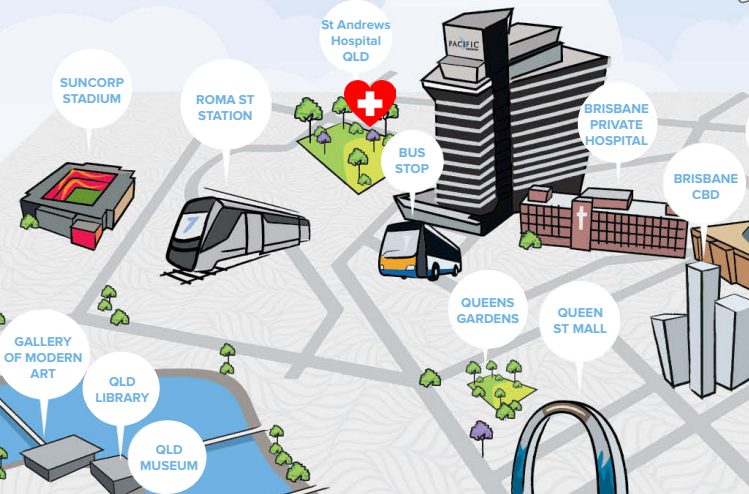

BRISBANE HOSPITAL ACCOMMODATION

rooms

from \$109*

including parking

**subject to availability*

CLOSE TO YOUR MEDICAL NEEDS

Located in Spring Hill overlooking Brisbane city, the refurbished Pacific Hotel is a short walk from Brisbane's most trusted hospitals.

Brisbane Private Hospital 150m

St Andrews Hospital Queensland 450m

PACIFIC
BRISBANE

SOCIAL
DISTANCE
1.5m

Our Pacific Hotels Care policy is in place for the wellness of our staff, guests and community.

special hospital room rates including parking

Rates and parking are subject to availability.

● *air-conditioning*

📶 *free wi-fi*

🏠 *balconies*

🚗 *onsite parking*

🏊 *pool + gym*

🍴 *alfresco restaurant*

345 Wickham Terrace, Spring Hill, Queensland 4000