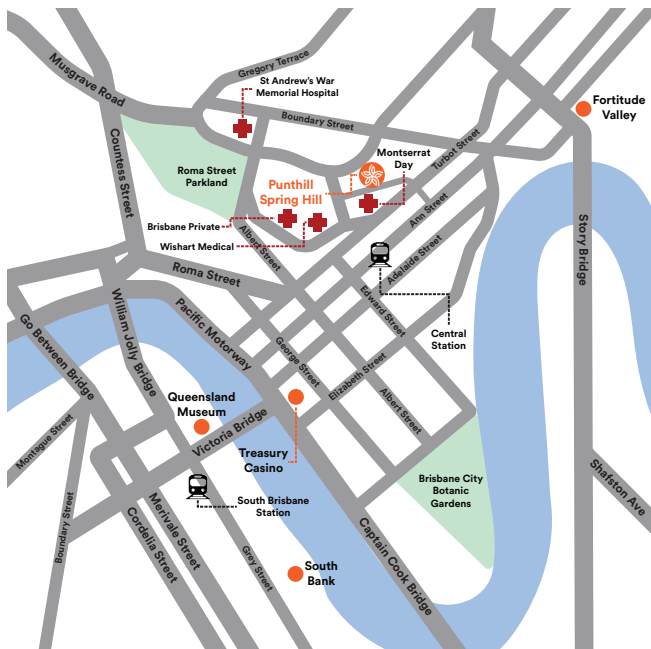

Distance from Punthill Spring Hill

Central Station	500m	6 min walk
Brisbane Private Hospital	300m	2 min
The Pelvic Medicine Centre	660m	2 min
Spring Hill Specialist Day Hospital	650m	3 min
St Andrew's War Memorial Hospital	600m	4 min
Wishart Medical Centre	700m	3 min
Montserrat Day Hospital	800m	5 min
Royal Brisbane and Women's Hospital	2.5km	7 min
Roma Street Parkland	700m	2min

Amenities

- Free WIFI
- Equipped kitchenette
- Living space
- Laundry facilities
- Daily or weekly servicing
- Food delivery

- On site gym and outdoor pool
- Conference facilities
- Secure parking (fee applies)

Available Rooms

- Studio Apartments
- Superior Studio Apartments

Punthill Spring Hill

40 Astor Terrace, Spring Hill QLD 4000

Reservations & Enquiries
brisbane@punthill.com.au
07 3055 5700

1300 964 821
info@punthill.com.au

PUNTHILL